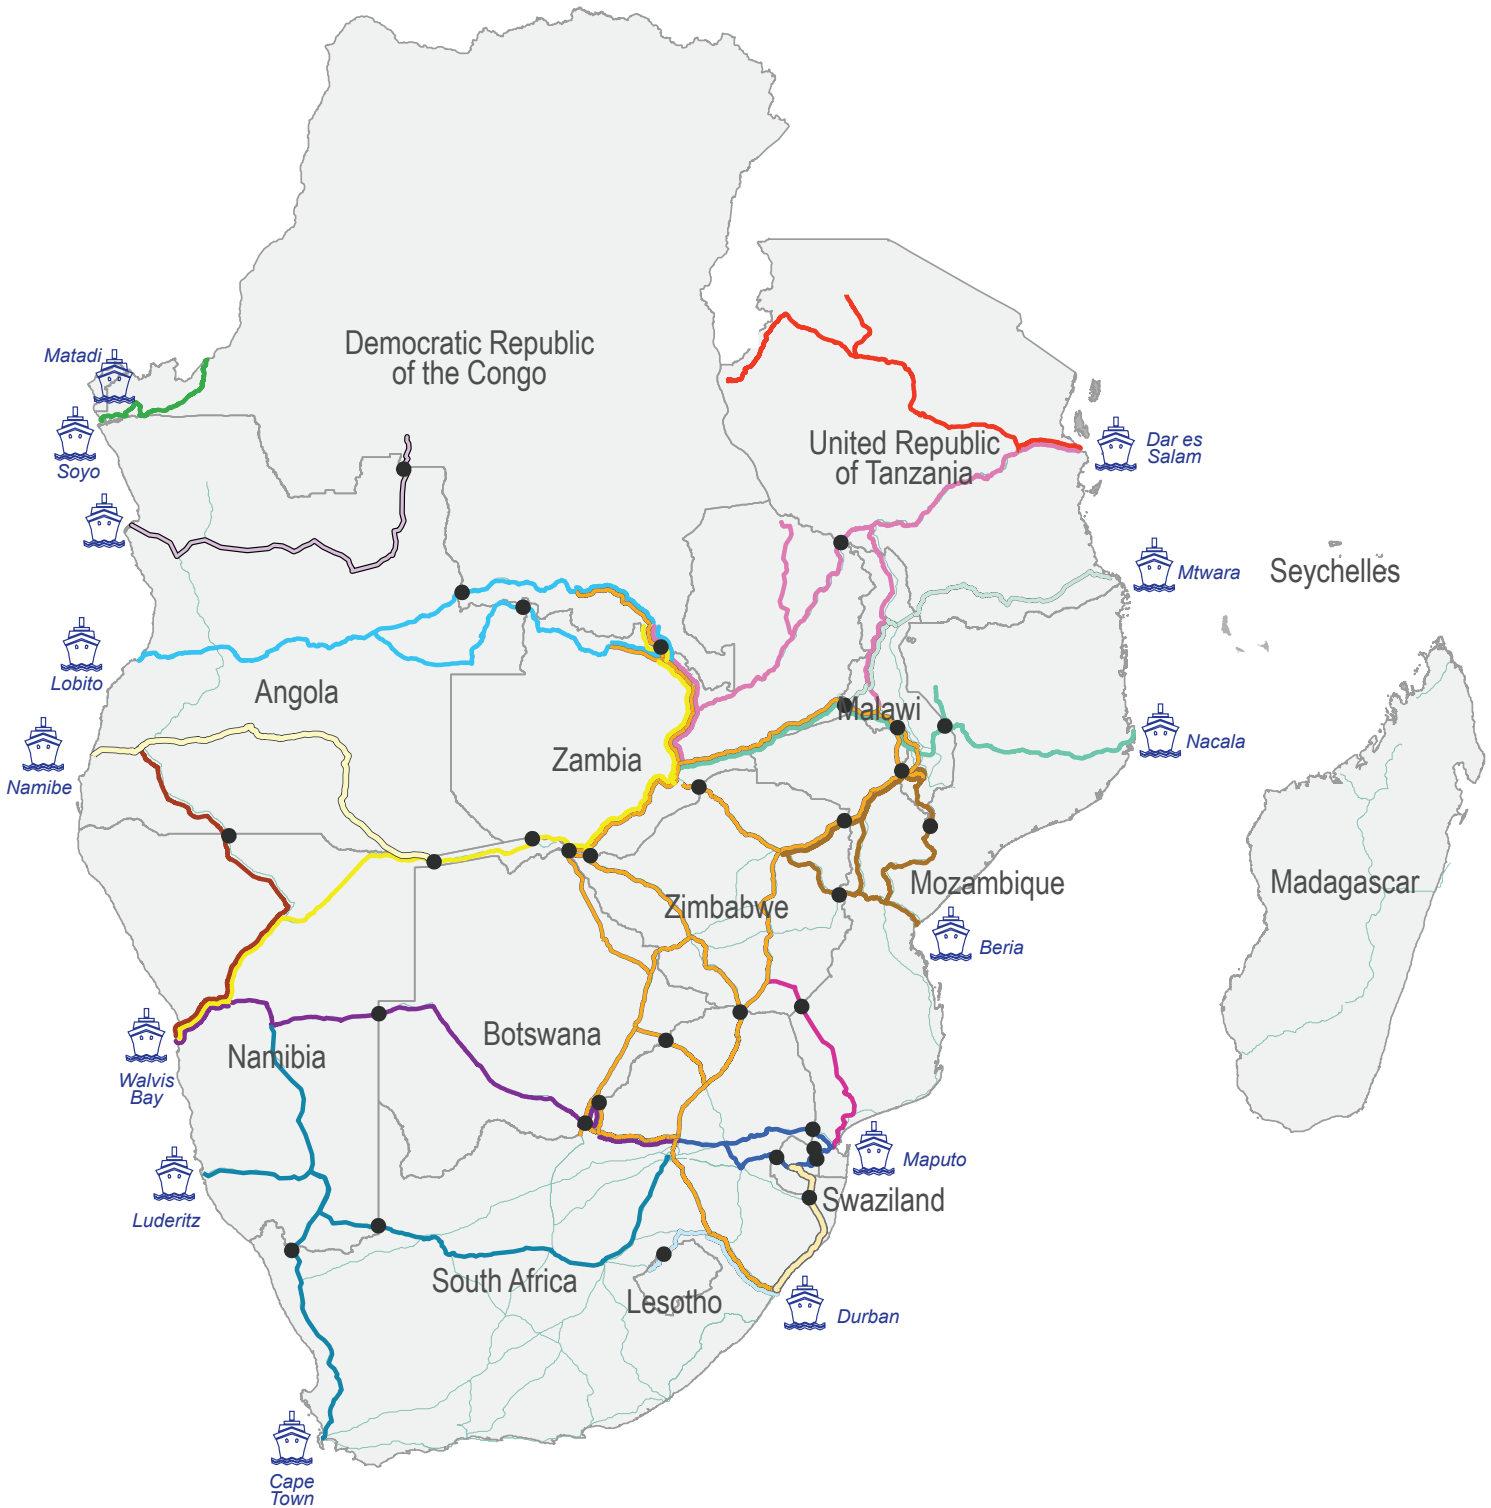

SADC Transport Corridors

Roads, Ports and Border Posts

Legend

- | | | | |
|--------------|-----------------|----------------|----------------|
| Main Roads | Lobito-Benguela | Mtwara | Trans-Cunene |
| Bas Congo | Malange | Nacala | Trans-Kalahari |
| Central | Maputo | Namibe | Trans-Orange |
| Dar es Salam | Maseru-Durban | North-South | Border Gates |
| Limpopo | Manzini-Durban | Trans-Capriivi | |